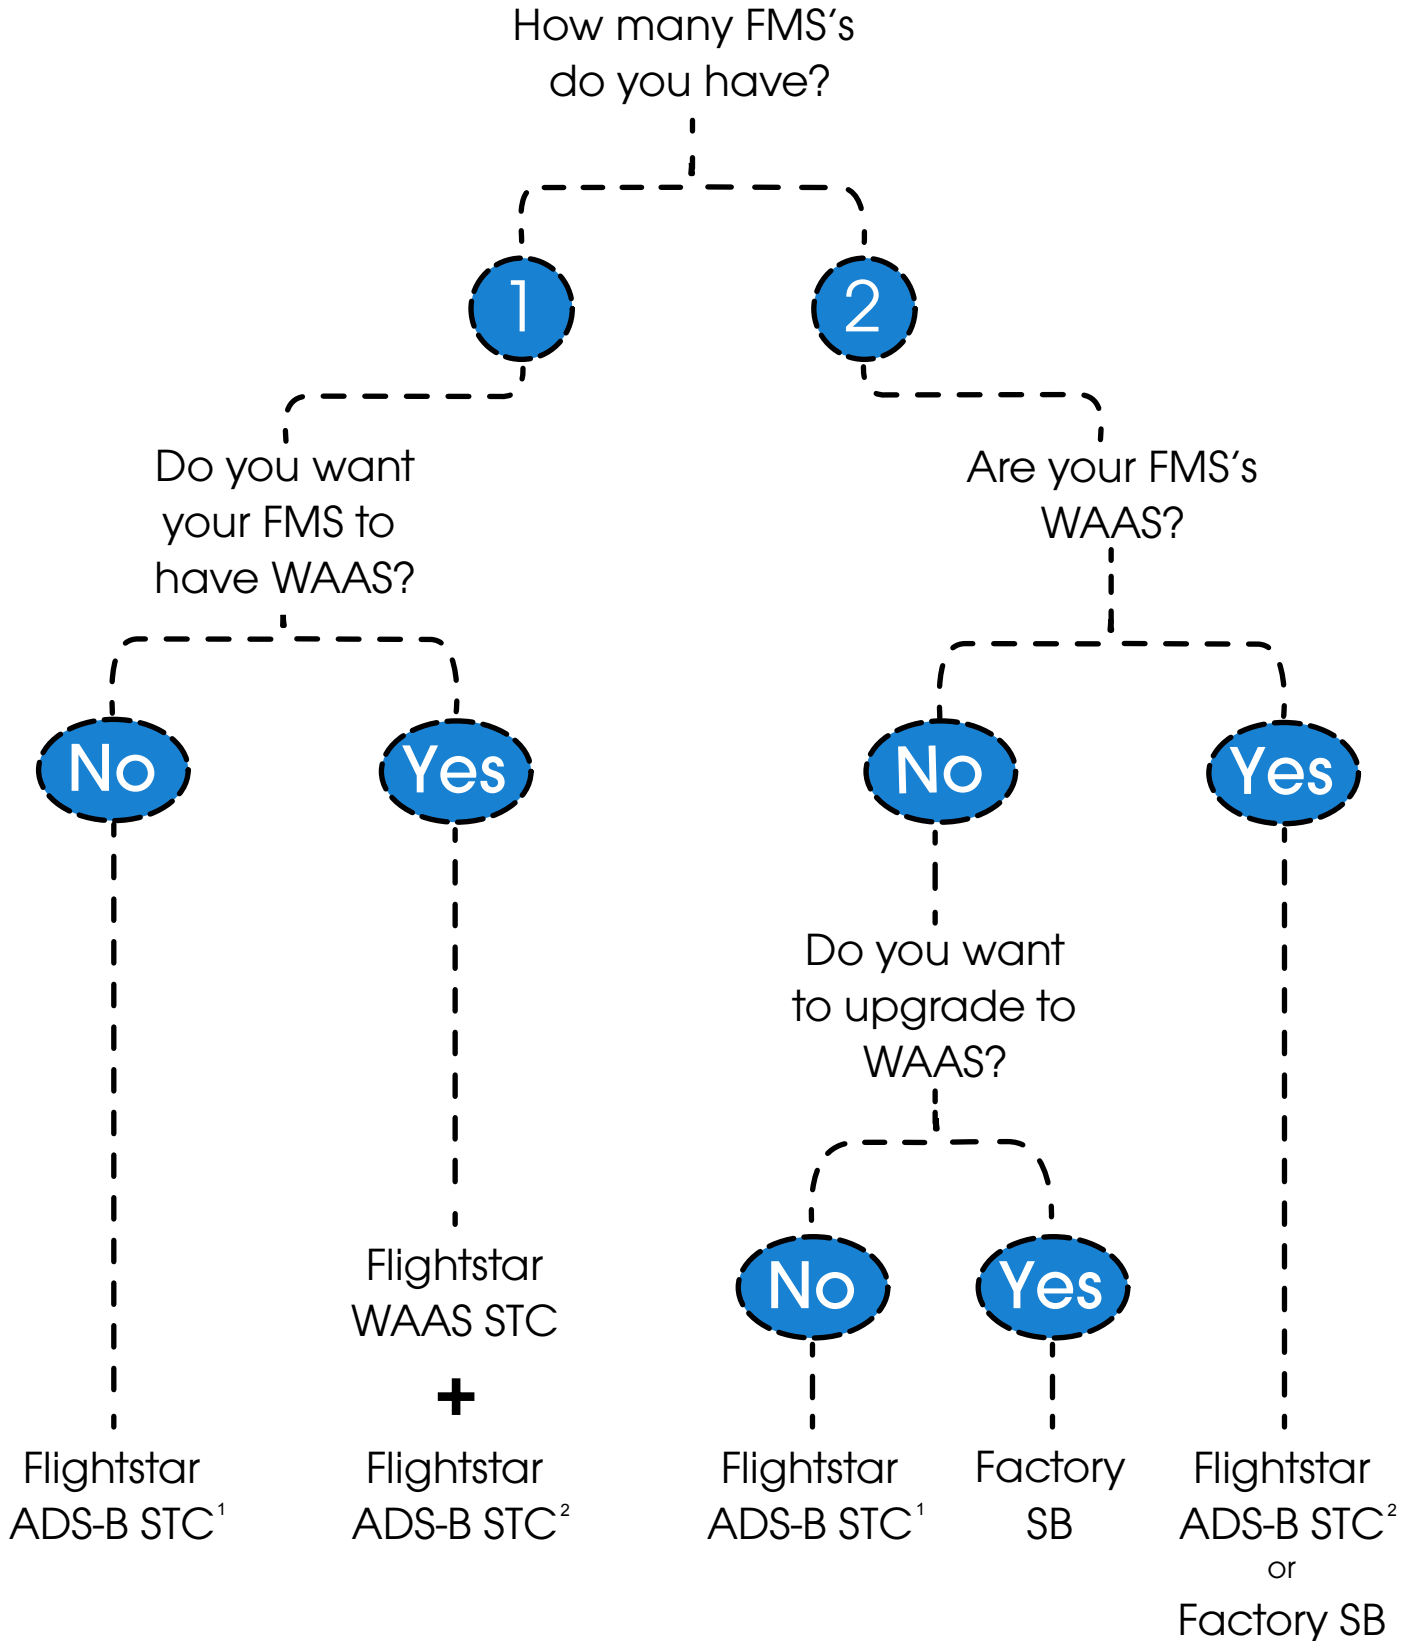

FLIGHTSTAR

ADS-B or WAAS STC Selection Chart

1 Position provided by a stand alone WAAS GPS System

2 Position provided by a Universal UNS-1Ew